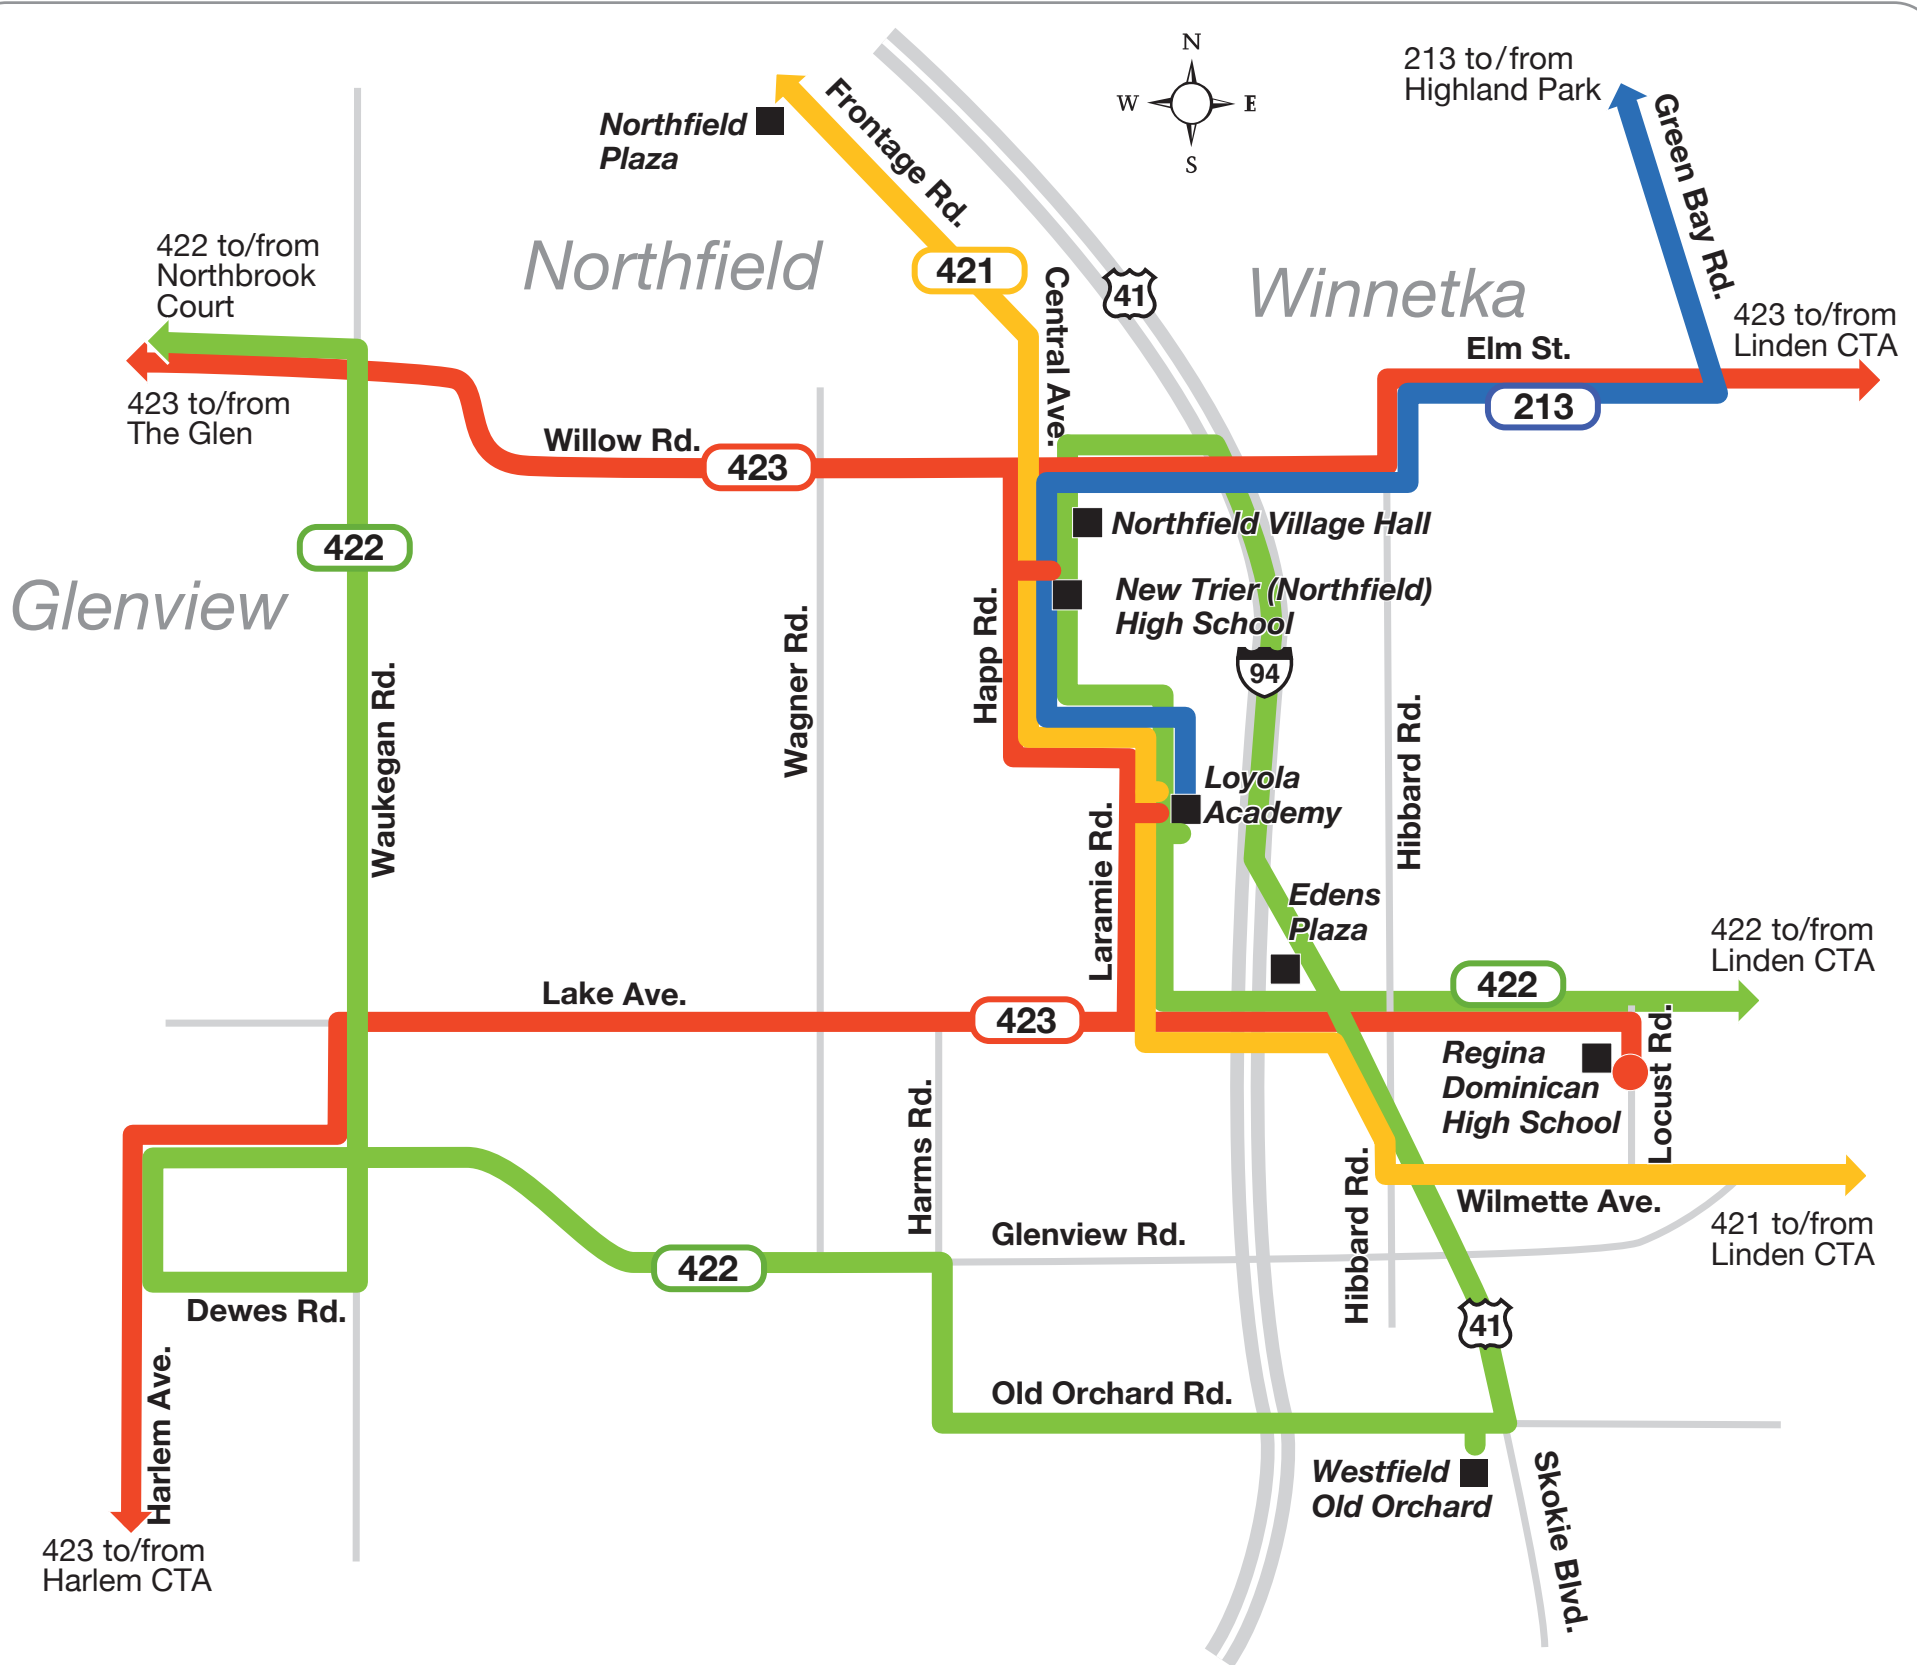

2018-2019 Loyola-Regina-New Trier (Northfield) High School Transit Guide

Route Legend	
213	
421	
422	
423	

Please visit www.PaceBus.com or call (312) 836-7000 for schedule information.