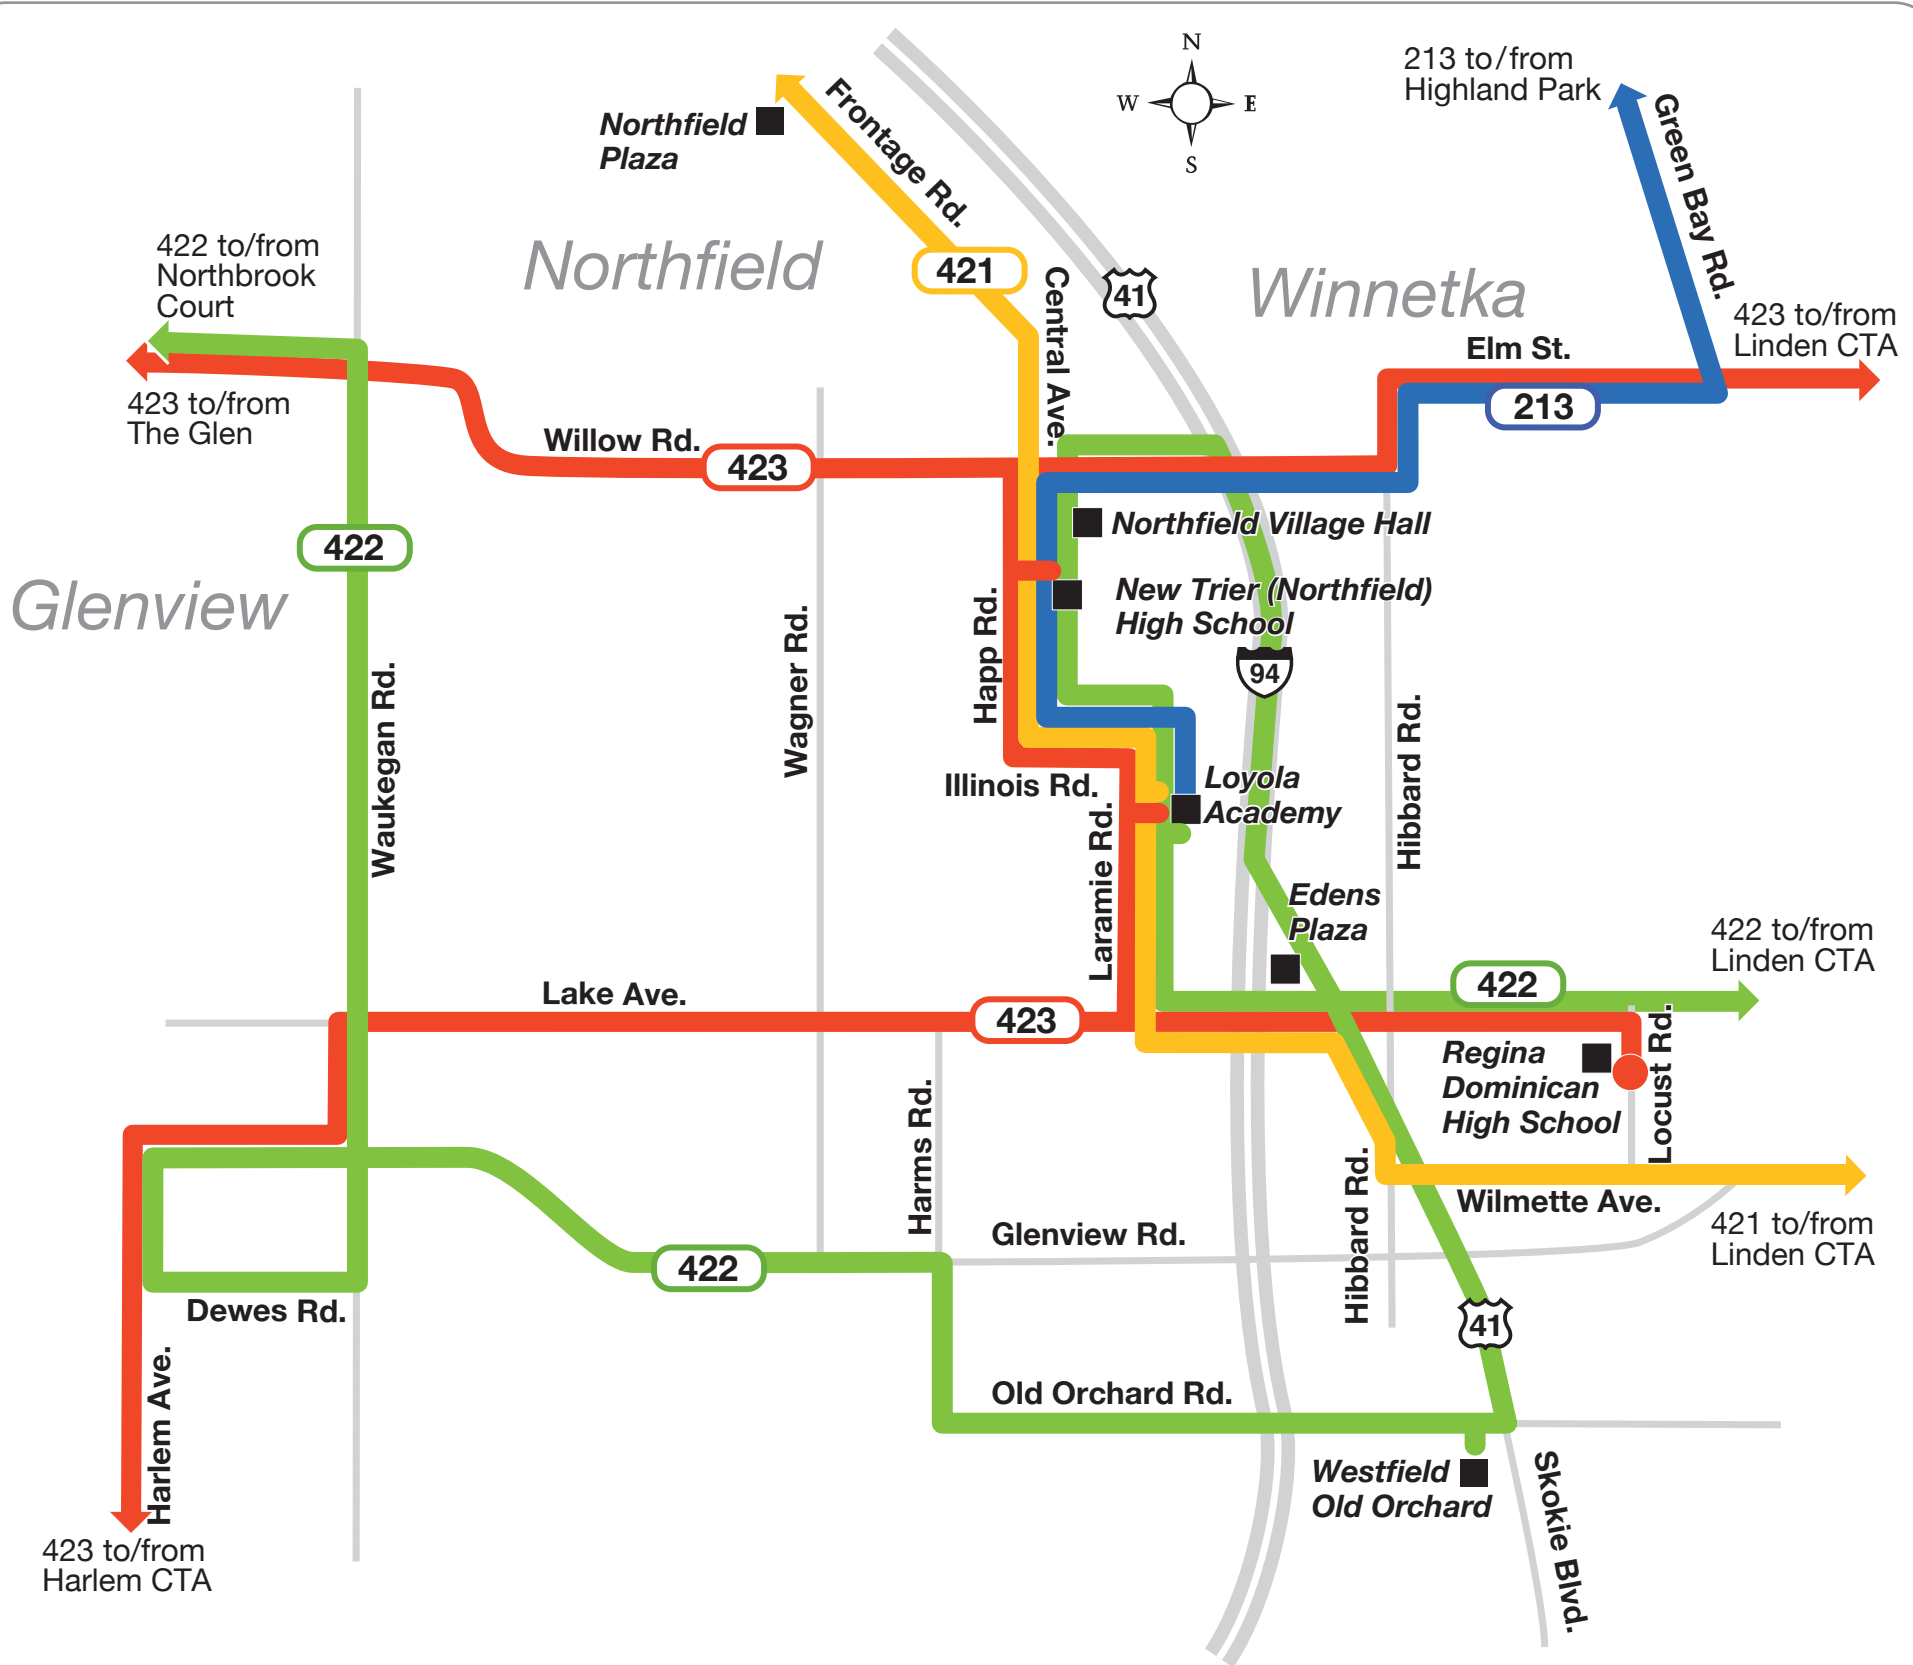

# 2019-2020 Loyola-Regina-New Trier (Northfield) High School Transit Guide

Route Legend	
213	
421	
422	
423	

Please visit [www.PaceBus.com](http://www.PaceBus.com) or call (312) 836-7000 for schedule information.