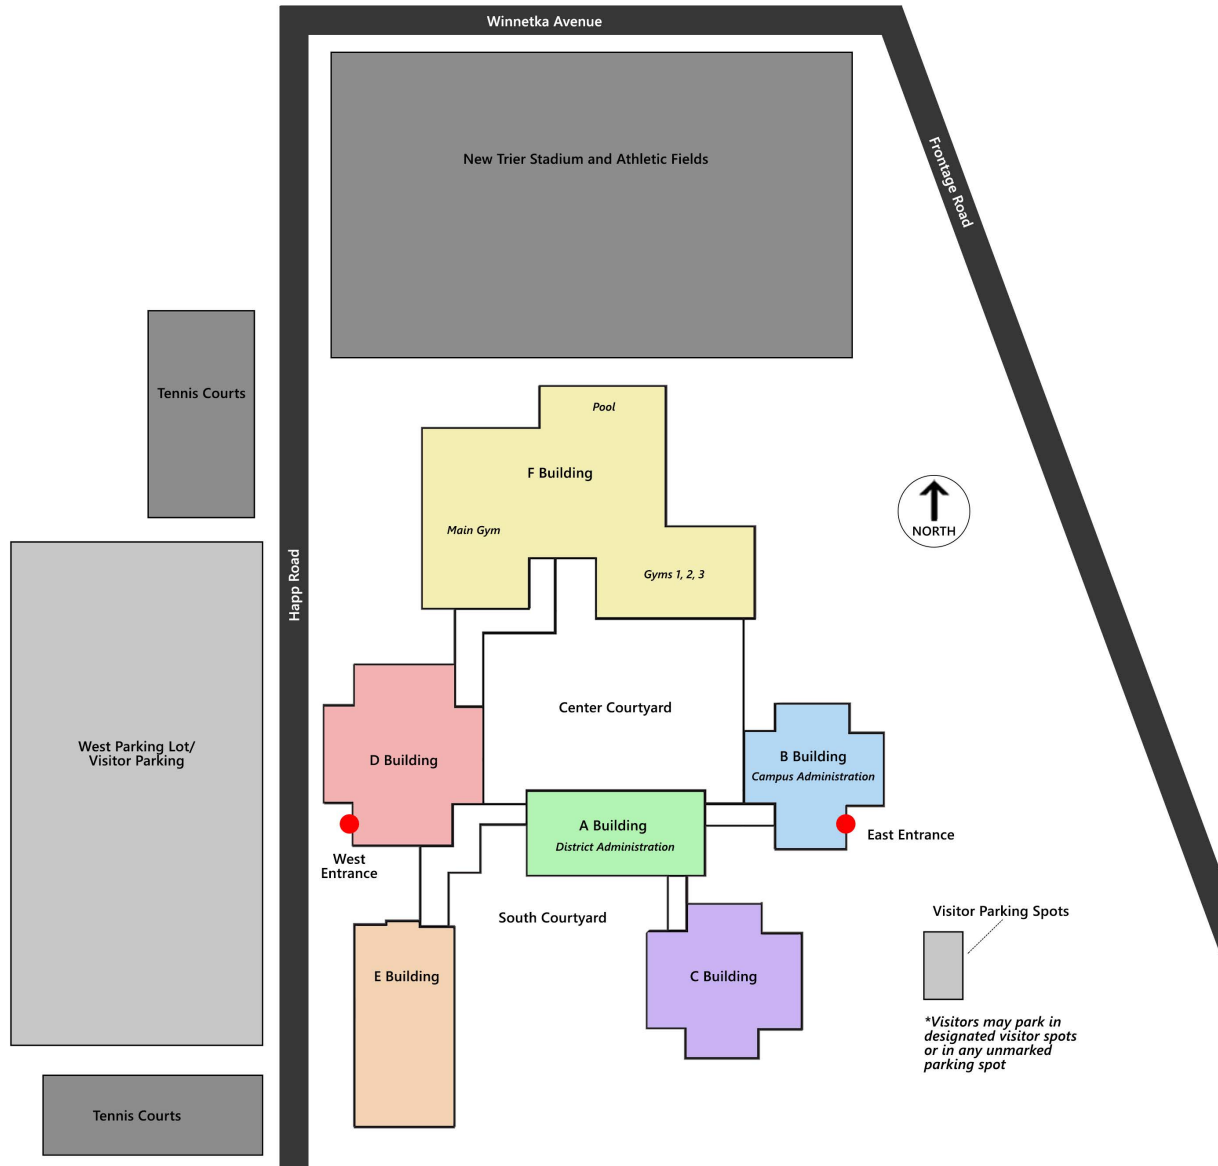

Northfield Campus

7 Happ Road, Northfield, Illinois 60093

**NEW
TRIER**
TOWNSHIP
HIGH SCHOOL
DISTRICT 203

Map Key

Henry S. Bangser Administration Building

A Building:

Academic Assistance Center	Fourth Floor
Business Offices	Fourth Floor
District Administration	Second Floor
Human Resources	Fourth Floor
Library	Third Floor

Jan Borja Building

B Building:

Adviser Chair Offices	Second Floor
Attendance Office	Second Floor
Campus Administration	Second Floor
New Trier Extension	First Floor
Modern & Classical Languages	Third Floor
Social Work	Second Floor

C Building:

Cafeteria	First Floor
English	Second Floor
New Trier Learning Center	Third Floor
Social Studies	Second Floor
Student Activities	First Floor

D Building:

Applied Arts	First Floor
Art	Second Floor
Business Education	First Floor
Health Services	First Floor
Mathematics	Third Floor
Science	Third Floor
Special Education	Second Floor

E Building:

Cornog Auditorium	Second Floor
Music	First Floor
Speech / Drama	Second Floor

F Building:

Kinetic Wellness / Athletics	First and Second Floors

NORTH

Visitor Parking Spots

*Visitors may park in designated visitor spots or in any unmarked parking spot