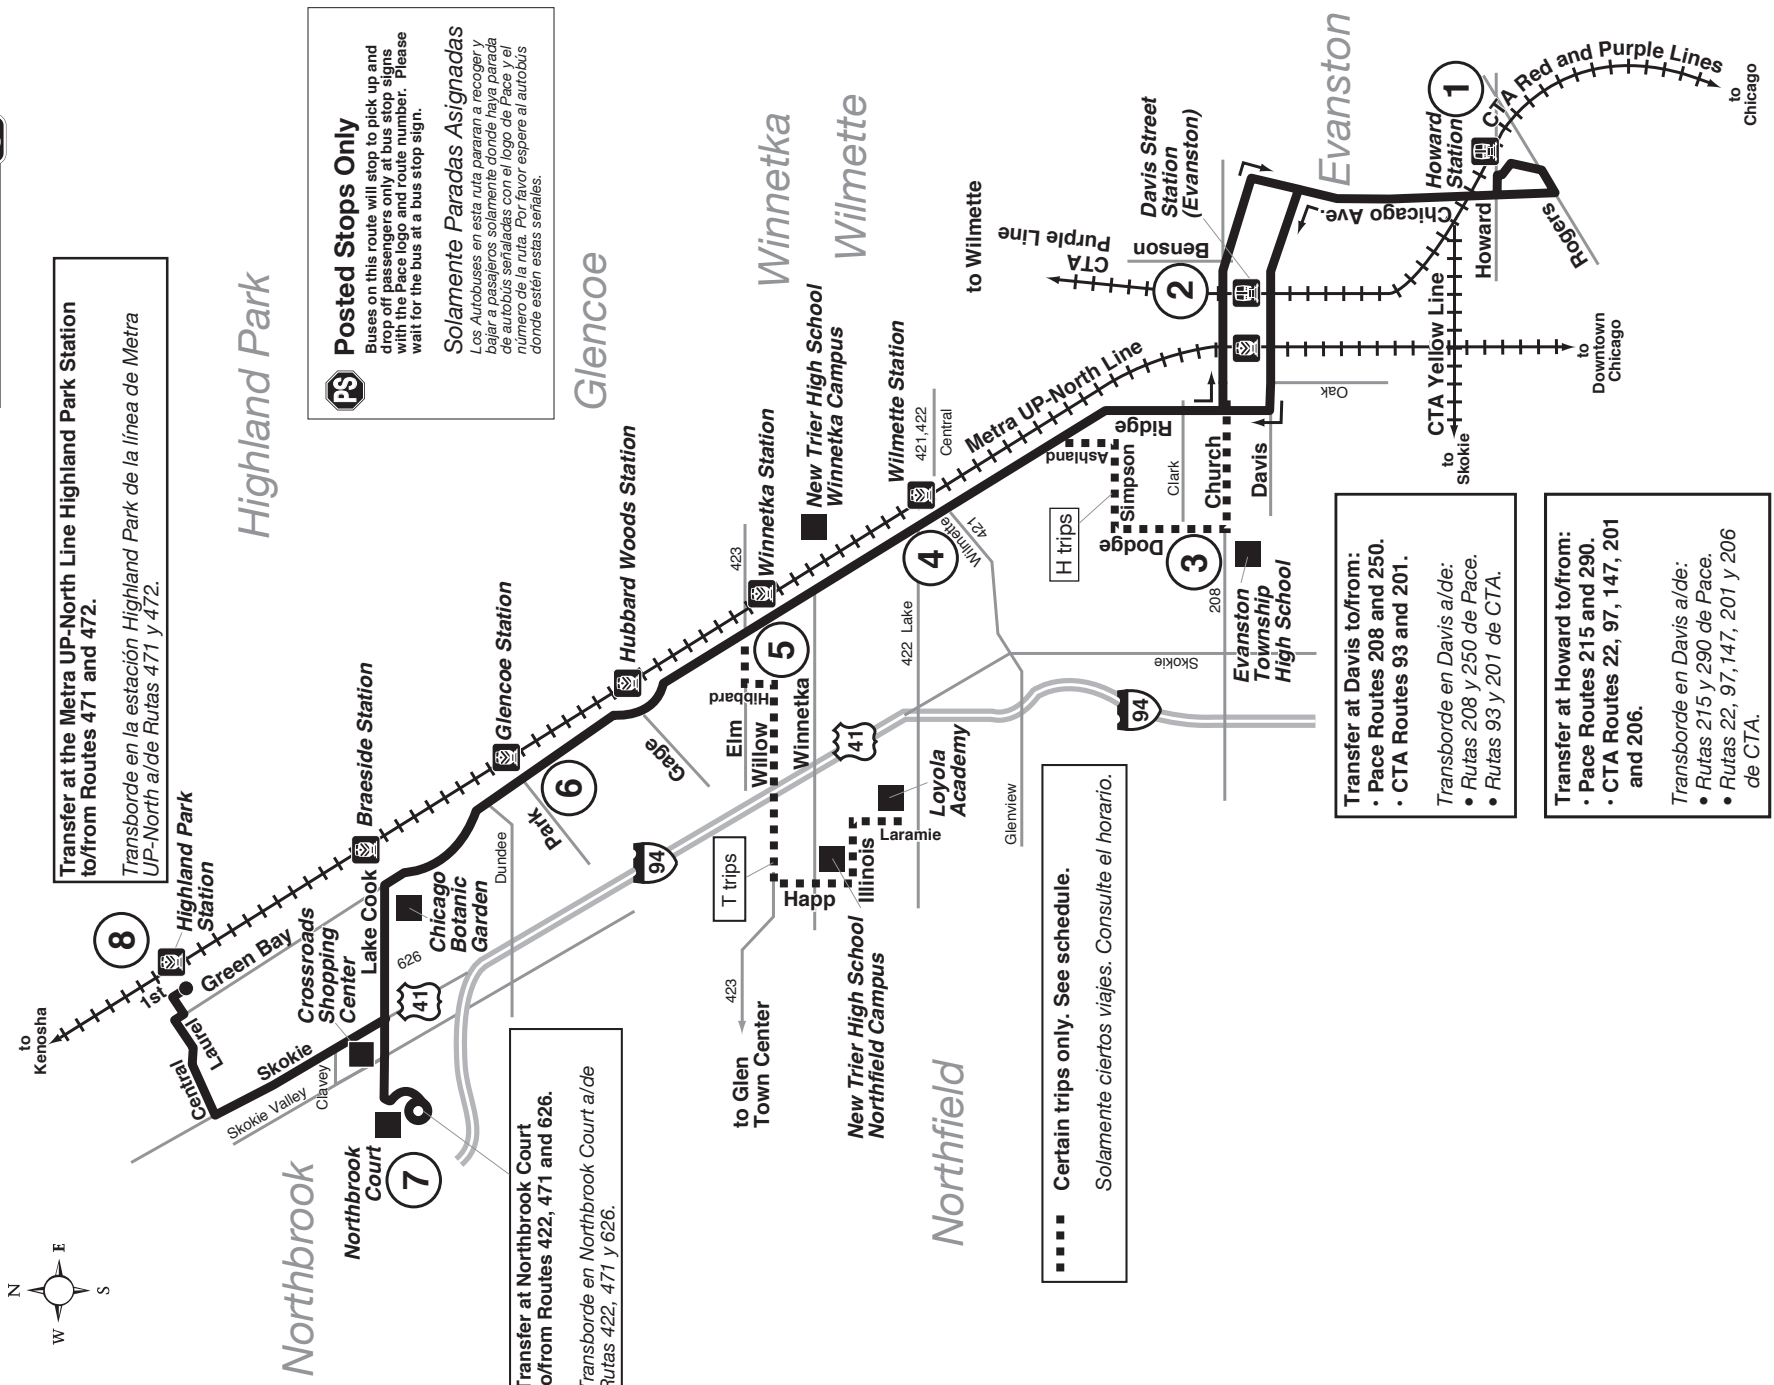

Route 213

Effective Date
July 1, 2019

Todos los autobuses de Pace en esta ruta están equipados con portabicicletas.
El servicio de Pace es accesible para sillas de ruedas.

PaceBus.com

061819rev-062119rev

TARIFA PARA RUTA REGULAR

Use su tarjeta Ventra® o tarifa exacta en efectivo.
El Conductor No Tiene Cambio

CENTRO DE INFORMACION

Para información sobre viajes:
Centro de Información sobre Viajes del RTA
(312) 836-7000

Para otra información:
Departamento de Servicio al Cliente de Pace
(847) 364-PACE (7223)

COMPAÑIA DE TRANSPORTE

OPERATED BY: Pace North Shore
For lost and found call (847) 869-3878

INFORMACIÓN ADICIONAL

REGULAR FARE ROUTE

Use your Ventra® Card or exact fare in cash.
Driver Has No Change

TRAVEL INFORMATION

For travel information:
RTA Travel Information Center
(312) 836-7000

For other information:
Pace Customer Relations
(847) 364-PACE (7223)

CARRIER INFORMATION

OPERADO POR: Pace North Shore
Para información sobre objetos perdidos (847) 869-3878