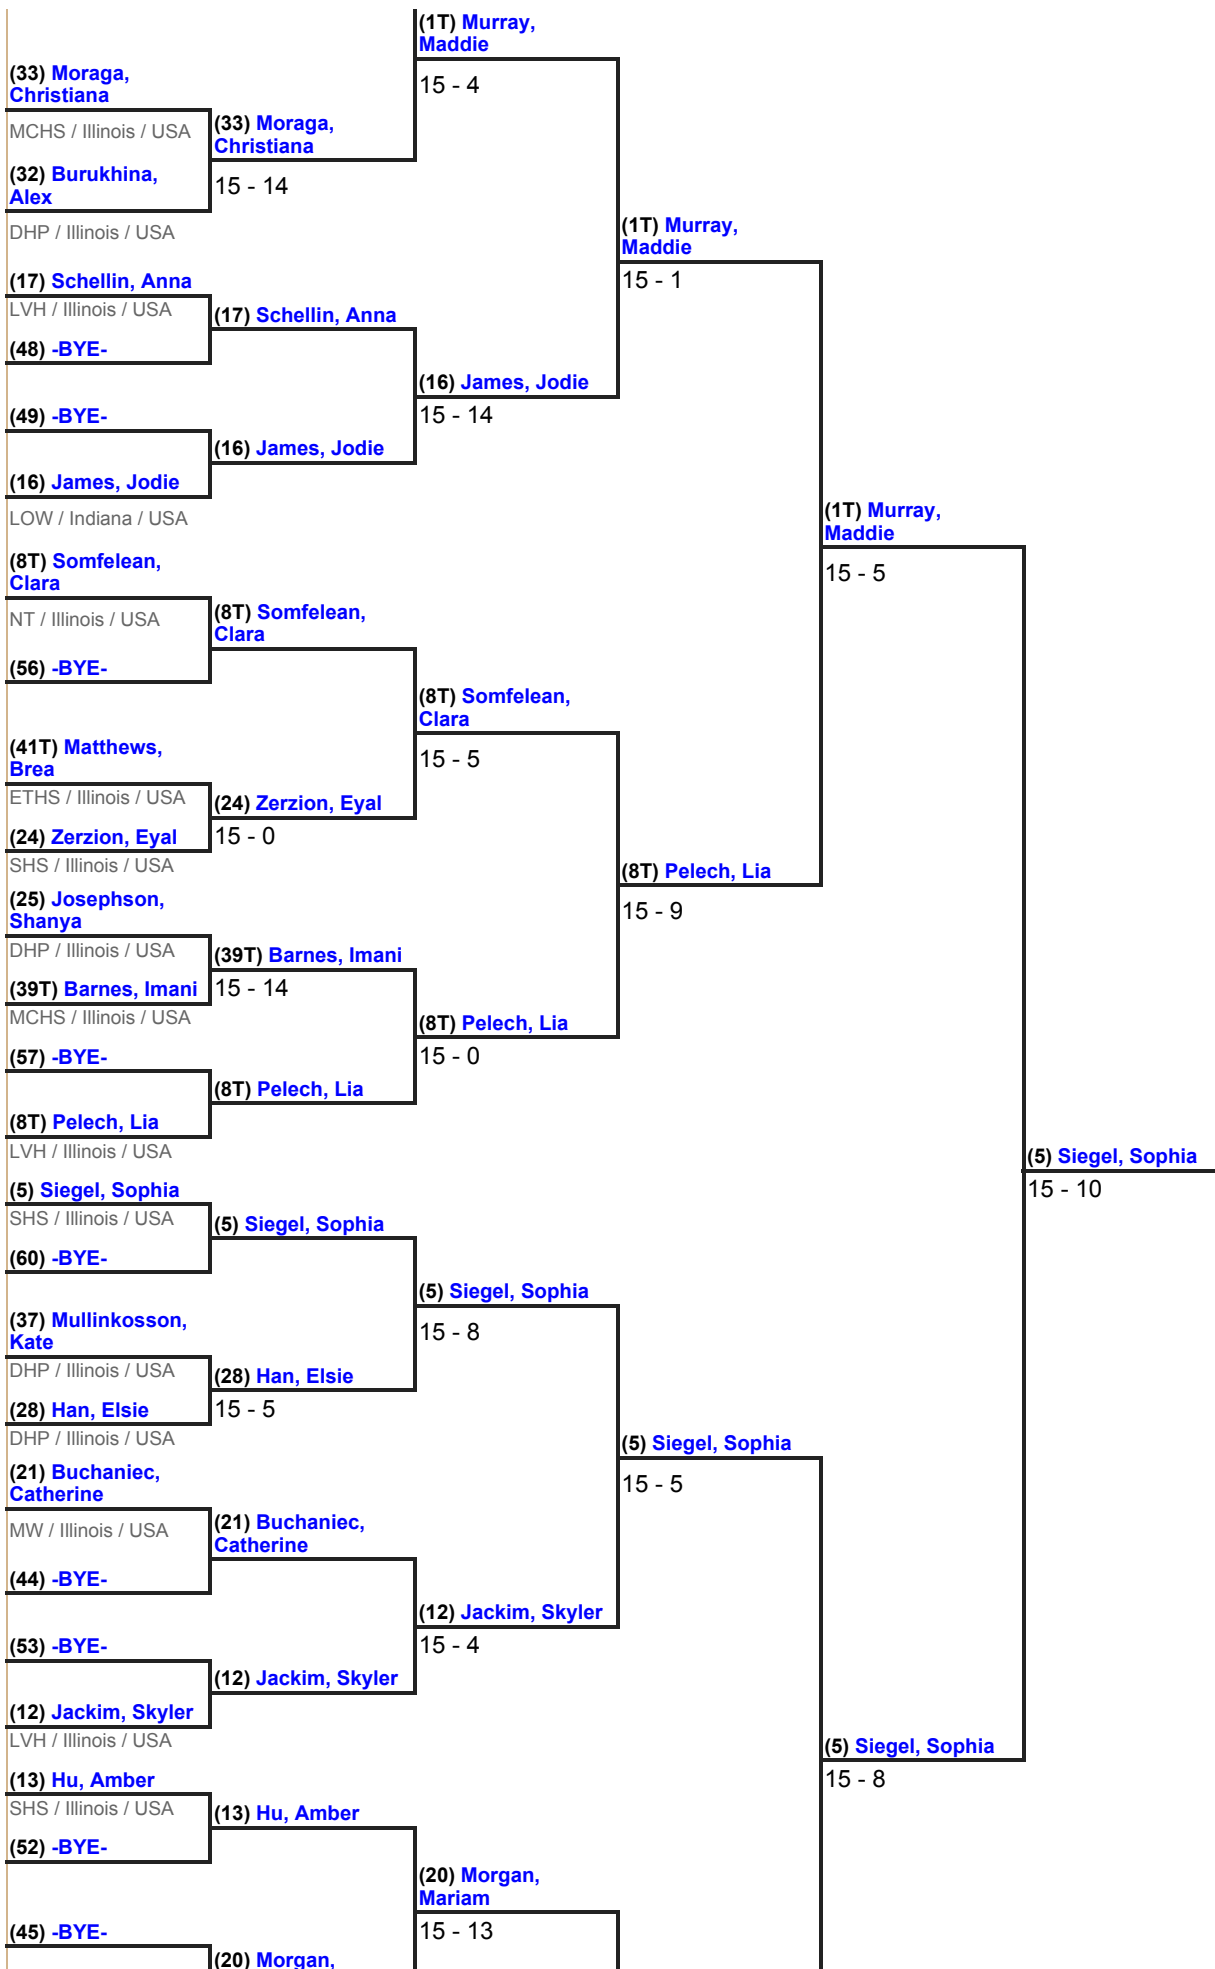

7	Park, Tori		CMHS	Wisconsin	USA	4	0.80	24	10	+14	Advanced
8T	Somfelean, Clara		NT	Illinois	USA	4	0.80	23	9	+14	Advanced
8T	Pelech, Lia	6	LVH	Illinois	USA	4	0.80	23	9	+14	Advanced
10	Sirivat, Danielle		NT	Illinois	USA	4	0.80	22	8	+14	Advanced
11	Hone, Kat	9	CA	Indiana	USA	4	0.80	23	10	+13	Advanced
12	Jackim, Skyler		LVH	Illinois	USA	4	0.80	21	14	+7	Advanced
13	Hu, Amber		SHS	Illinois	USA	4	0.80	22	18	+4	Advanced
14	Salerni, Sierra	20	CA	Indiana	USA	3	0.60	19	12	+7	Advanced
15	Ryskin, Ana	9	CA	Indiana	USA	3	0.60	19	15	+4	Advanced
16	James, Jodie		LOW	Indiana	USA	3	0.60	18	16	+2	Advanced
17	Schellin, Anna		LVH	Illinois	USA	3	0.60	19	18	+1	Advanced
18	Campbell, Camille	16	HF	Illinois	USA	3	0.60	17	17	0	Advanced
19	Praxi, Lexi	36	LOW	Indiana	USA	3	0.60	19	21	-2	Advanced
20	Morgan, Mariam		LVH	Illinois	USA	3	0.60	15	18	-3	Advanced
21	Buchaniec, Catherine	32	MW	Illinois	USA	2	0.40	18	18	0	Advanced
22	Tillison, Emma		CMHS	Wisconsin	USA	2	0.40	17	17	0	Advanced
23	Chio, Megan		MCHS	Illinois	USA	2	0.40	20	21	-1	Advanced
24	Zerzion, Eyal		SHS	Illinois	USA	2	0.40	16	17	-1	Advanced
25	Josephson, Shanya	44	DHP	Illinois	USA	2	0.40	17	21	-4	Advanced
26	Nemeth, Genevieve	12	UHIGH	Illinois	USA	2	0.40	16	20	-4	Advanced
27	Karahalios, Linnea		CA	Indiana	USA	2	0.40	15	19	-4	Advanced
28	Han, Elsie	23	DHP	Illinois	USA	2	0.40	14	19	-5	Advanced
29	Alberati, Giulia		ETHS	Illinois	USA	2	0.40	15	21	-6	Advanced
30	Gaines, Melanie	38	HF	Illinois	USA	2	0.40	13	20	-7	Advanced
31	Rhoads, Nicole		HF	Illinois	USA	2	0.40	12	22	-10	Advanced
32	Burukhina, Alex	33	DHP	Illinois	USA	1	0.20	18	21	-3	Advanced
33	Moraga, Christiana	24	MCHS	Illinois	USA	1	0.20	13	22	-9	Advanced
34	Holt, Kat		CMHS	Wisconsin	USA	1	0.20	11	20	-9	Advanced
35	Kirk, Amya		LOW	Indiana	USA	1	0.20	11	23	-12	Advanced
36	Hamm, Katlyn		LOW	Indiana	USA	1	0.20	9	23	-14	Advanced
37	Mullinkosson, Kate		DHP	Illinois	USA	0	0.00	10	25	-15	Advanced
38	Chio, Melanie	34	MCHS	Illinois	USA	0	0.00	7	23	-16	Advanced
39T	Barnes, Imani	42	MCHS	Illinois	USA	0	0.00	8	25	-17	Advanced
39T	Zhang, Sherrie		CMHS	Wisconsin	USA	0	0.00	8	25	-17	Advanced
41T	Matthews, Brea		ETHS	Illinois	USA	0	0.00	7	25	-18	Advanced
41T	Simorgh, Fujan	57	ETHS	Illinois	USA	0	0.00	7	25	-18	Advanced

ROUND #2 - DE - SCORES

Table of 64	Table of 32	Table of 16	Table of 8	Semi-Finals	Finals
(1T) Murray, Maddie NT / Illinois / USA	(1T) Murray, Maddie				
(64) -BYE-